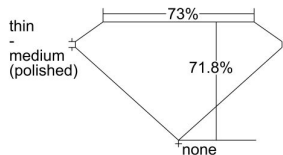

GIA®

FACSIMILE

GIA REPORT 6445185407

Verify this report at GIA.edu

GIA NATURAL DIAMOND DOSSIER®

July 28, 2022
GIA Report Number **6445185407**
Shape and Cutting Style ..... **Square Modified Brilliant**
Measurements ..... **5.14 x 4.92 x 3.53 mm**

GRADING RESULTS

Carat Weight ..... **0.71 carat**
Color Grade ..... **I**
Clarity Grade **VVS1**

ADDITIONAL GRADING INFORMATION

Polish ..... **Excellent**
Symmetry ..... **Excellent**
Fluorescence ..... **None**
Clarity Characteristics..... **Needle, Pinpoint, Cloud, Cavity**
Inscription(s): **GIA 6445185407**

PROPORTIONS

Profile not to actual proportions

GRADING SCALES

GIA COLOR SCALE		GIA CLARITY SCALE			
COLORLESS	D	VERY VERY SLIGHTLY INCLUDED	FLAWLESS		
	E		INTERNALLY FLAWLESS		
	F	VERY SLIGHTLY INCLUDED	VVS₁		
	G		VVS₂		
	H		VS₁		
	NEAR COLORLESS	I	SLIGHTLY INCLUDED	VS₂	
		J		SI₁	
		FAINT	K	INCLUDED	SI₂
			L		I₁
			M		I₂
VERT LIGHT	N	LIGHT	I₃		
	O				
	P				
	Q				
	R