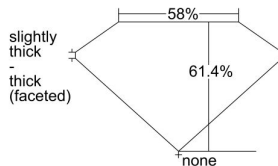

GIA®

FACSIMILE

GIA REPORT 6445375625

Verify this report at GIA.edu

GIA NATURAL DIAMOND DOSSIER®

August 18, 2022
GIA Report Number 6445375625
Shape and Cutting Style ..... Heart Brilliant
Measurements ..... 5.24 x 6.32 x 3.88 mm

GRADING RESULTS

Carat Weight ..... 0.80 carat
Color Grade ..... E
Clarity Grade SI2

ADDITIONAL GRADING INFORMATION

Polish ..... Excellent
Symmetry ..... Very Good
Fluorescence ..... Faint
Clarity Characteristics ..... Crystal
Inscription(s): GIA 6445375625

PROPORTIONS

Profile not to actual proportions

GRADING SCALES

GIA COLOR SCALE		GIA CLARITY SCALE		
COLORLESS	D	VERY VERY SLIGHTLY INCLUDED	FLAWLESS	
	E		INTERNALLY FLAWLESS	
	F		VVS₁	
	G		VVS₂	
	NEAR COLORLESS	H	VERY SLIGHTLY INCLUDED	VS₁
		I		VS₂
		J	SLIGHTLY INCLUDED	SI₁
		K		SI₂
	FAINT	L	INCLUDED	I₁
		M		I₂
N		I₃		
O				
LIGHT		P		
		Q		
		R		
		S