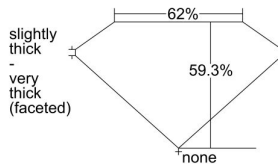

GIA®

FACSIMILE

GIA REPORT 6445383548

Verify this report at GIA.edu

GIA NATURAL DIAMOND DOSSIER®

August 19, 2022
GIA Report Number **6445383548**
Shape and Cutting Style ..... **Pear Brilliant**
Measurements ..... **7.71 x 5.08 x 3.01 mm**

GRADING RESULTS

Carat Weight ..... **0.71 carat**
Color Grade ..... **I**
Clarity Grade **VVS1**

ADDITIONAL GRADING INFORMATION

Polish ..... **Excellent**
Symmetry ..... **Excellent**
Fluorescence ..... **Medium Blue**
Clarity Characteristics ..... **Feather**
Inscription(s): **GIA 6445383548**

PROPORTIONS

Profile not to actual proportions

GRADING SCALES

GIA COLOR SCALE		GIA CLARITY SCALE		
COLORLESS	D	VERY SLIGHTLY SLIGHTLY INCLUDED	FLAWLESS	
	E		INTERNALLY FLAWLESS	
	F		VVS₁	
	G		VVS₂	
	NEAR COLORLESS	H	VERY SLIGHTLY INCLUDED	VS₁
		I		VS₂
		J		SI₁
		K		SI₂
	FAINT	L	SLIGHTLY INCLUDED	I₁
		M		I₂
N		I₃		
O				
VERT LIGHT	P	LIGHT		
	Q			
	R			
	S			
	T			
	U			
	V			
	W			
X				
Y				
Z