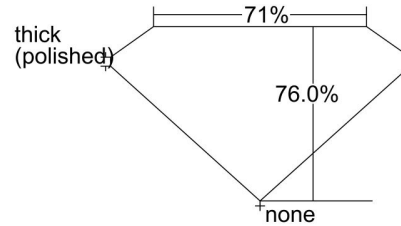

GIA NATURAL DIAMOND GRADING REPORT

November 03, 2022  
 GIA Report Number ..... 6452152297  
 Shape and Cutting Style ..... Square Modified Brilliant  
 Measurements ..... 6.70 x 6.69 x 5.09 mm

GRADING RESULTS

Carat Weight ..... 2.01 carat  
 Color Grade ..... G  
 Clarity Grade ..... VS1

ADDITIONAL GRADING INFORMATION

Polish ..... Very Good  
 Symmetry ..... Very Good  
 Fluorescence ..... None  
 Inscription(s): GIA 6452152297  
 Comments: Pinpoints are not shown.

PROPORTIONS

Profile not to actual proportions

CLARITY CHARACTERISTICS

KEY TO SYMBOLS\*

-  Needle
-  Cloud
-  Feather

\* Red symbols denote internal characteristics (inclusions). Green or black symbols denote external characteristics (blemishes). Diagram is an approximate representation of the diamond, and symbols shown indicate type, position, and approximate size of clarity characteristics. All clarity characteristics may not be shown. Details of finish are not shown.