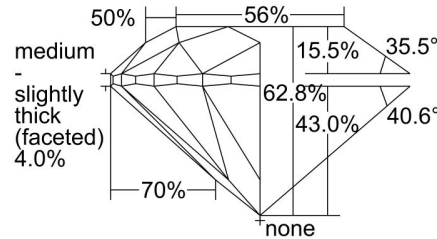

GIA NATURAL DIAMOND GRADING REPORT

December 13, 2022
 GIA Report Number 6452350870
 Shape and Cutting Style Round Brilliant
 Measurements 6.09 - 6.14 x 3.84 mm

GRADING RESULTS

Carat Weight 0.90 carat
 Color Grade E
 Clarity Grade VVS1
 Cut Grade Excellent

ADDITIONAL GRADING INFORMATION

Polish Excellent
 Symmetry Excellent
 Fluorescence Faint
 Inscription(s): GIA 6452350870

PROPORTIONS

Profile to actual proportions

CLARITY CHARACTERISTICS

KEY TO SYMBOLS*

- Pinpoint
- △ Natural
- ▲ Chip
- ~ Feather
- ◉ Cavity

* Red symbols denote internal characteristics (inclusions). Green or black symbols denote external characteristics (blemishes). Diagram is an approximate representation of the diamond, and symbols shown indicate type, position, and approximate size of clarity characteristics. All clarity characteristics may not be shown. Details of finish are not shown.