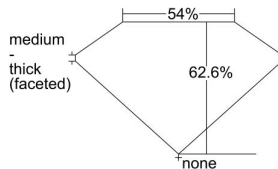

GIA®

FACSIMILE

GIA REPORT 6452450379

Verify this report at GIA.edu

GIA NATURAL DIAMOND DOSSIER®

December 23, 2022
GIA Report Number 6452450379
Shape and Cutting Style ..... Heart Brilliant
Measurements ..... 5.78 x 6.22 x 3.89 mm

GRADING RESULTS

Carat Weight ..... 0.82 carat
Color Grade ..... H
Clarity Grade SI2

ADDITIONAL GRADING INFORMATION

Polish ..... Excellent
Symmetry ..... Very Good
Fluorescence ..... None
Clarity Characteristics ..... Crystal, Cloud
Inscription(s): GIA 6452450379

PROPORTIONS

Profile not to actual proportions

GRADING SCALES

GIA COLOR SCALE		GIA CLARITY SCALE			
COLORLESS	D	VERY VERY SLIGHTLY INCLUDED	FLAWLESS		
	E		INTERNALLY FLAWLESS		
	F		VVS₁		
	NEAR COLORLESS	G	VVS₂		
		H	VERY SLIGHTLY INCLUDED	VS₁	
		I		VS₂	
		FAINT	J	SLIGHTLY INCLUDED	SI₁
			K		SI₂
	L		INCLUDED		I₁
	M			I₂	
VERT LIGHT	N		INCLUDED	I₃	
	O				
	P				
	Q				
	R				
LIGHT	S				
	T				
	U				
	V				
	W				
	X				
	Y				
	Z