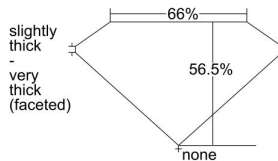

GIA®

FACSIMILE

GIA REPORT 6452830545

Verify this report at GIA.edu

GIA NATURAL DIAMOND DOSSIER®

February 16, 2023
GIA Report Number **6452830545**
Shape and Cutting Style ..... **Pear Brilliant**
Measurements ..... **7.42 x 4.37 x 2.47 mm**

GRADING RESULTS

Carat Weight ..... **0.50 carat**
Color Grade ..... **D**
Clarity Grade **VVS1**

ADDITIONAL GRADING INFORMATION

Polish ..... **Excellent**
Symmetry ..... **Very Good**
Fluorescence ..... **Medium Blue**
Clarity Characteristics..... **Pinpoint, Feather, Cavity**
Inscription(s): **GIA 6452830545**

PROPORTIONS

Profile not to actual proportions

GRADING SCALES

GIA COLOR SCALE		GIA CLARITY SCALE	
COLORLESS	D	VERY VERY SLIGHTLY INCLUDED	FLAWLESS
	E		INTERNALLY FLAWLESS
	F		VVS₁
	G		VVS₂
	H		VS₁
	I		VS₂
	J		SI₁
	K		SI₂
	L		I₁
	M		I₂
NEAR COLORLESS	N	SLIGHTLY INCLUDED	I₃
	O		
	P		
	Q		
FAINT	R		
	S		
	T		
	U		
VERY LIGHT	V		
	W		
	X		
	Y		
LIGHT	Z