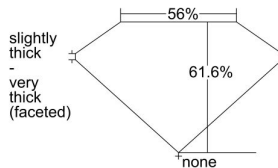

GIA®

FACSIMILE

GIA REPORT 6461103468

Verify this report at GIA.edu

GIA NATURAL DIAMOND DOSSIER®

March 22, 2023
GIA Report Number **6461103468**
Shape and Cutting Style ..... **Heart Brilliant**
Measurements ..... **5.38 x 6.34 x 3.90 mm**

GRADING RESULTS

Carat Weight ..... **0.80 carat**
Color Grade ..... **K**
Clarity Grade **VVS1**

ADDITIONAL GRADING INFORMATION

Polish ..... **Excellent**
Symmetry ..... **Excellent**
Fluorescence ..... **None**
Clarity Characteristics ..... **Feather, Surface Graining**
Inscription(s): **GIA 6461103468**

PROPORTIONS

Profile not to actual proportions

GRADING SCALES

GIA COLOR SCALE		GIA CLARITY SCALE			
COLORLESS	D	VERY VERY SLIGHTLY INCLUDED	FLAWLESS		
	E		INTERNALLY FLAWLESS		
	F		VVS₁		
	G		VVS₂		
	NEAR COLORLESS	H	VERY SLIGHTLY INCLUDED	VS₁	
		I		VS₂	
		FAINT	J	SLIGHTLY INCLUDED	S₁
			K		S₂
	L		I₁		
	VERT LIGHT		M	INCLUDED	I₂
N			I₃		
O					
P					
LIGHT	Q				
	R				
	S				
	T				
	U				
	Z