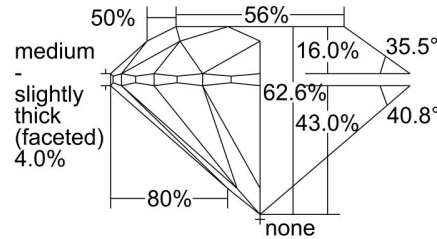

GIA NATURAL DIAMOND GRADING REPORT

June 01, 2023
GIA Report Number 6461653021
Shape and Cutting Style ..... Round Brilliant
Measurements ..... 6.74 - 6.79 x 4.23 mm

GRADING RESULTS

Carat Weight ..... 1.20 carat
Color Grade ..... K
Clarity Grade VVS2
Cut Grade ..... Excellent

ADDITIONAL GRADING INFORMATION

Polish ..... Excellent
Symmetry ..... Excellent
Fluorescence ..... None
Inscription(s): GIA 6461653021
Comments: Additional pinpoints are not shown.

PROPORTIONS

Profile to actual proportions