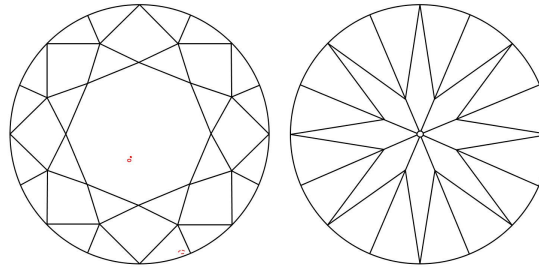

GIA NATURAL DIAMOND GRADING REPORT

March 17, 2023  
 GIA Report Number ..... 6462074067  
 Shape and Cutting Style ..... Round Brilliant  
 Measurements ..... 6.65 - 6.69 x 4.08 mm

GRADING RESULTS

Carat Weight ..... 1.13 carat  
 Color Grade ..... J  
 Clarity Grade ..... VS1  
 Cut Grade ..... Excellent

KEY TO SYMBOLS\*

- Crystal
- ◐ Cloud
- Pinpoint

\* Red symbols denote internal characteristics (inclusions). Green or black symbols denote external characteristics (blemishes). Diagram is an approximate representation of the diamond, and symbols shown indicate type, position, and approximate size of clarity characteristics. All clarity characteristics may not be shown. Details of finish are not shown.