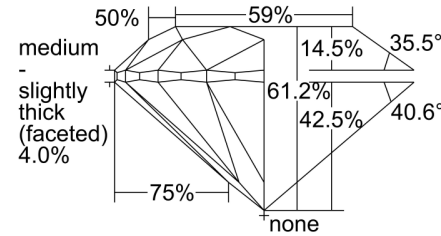

GIA NATURAL DIAMOND GRADING REPORT

March 17, 2023
GIA Report Number 6462074067
Shape and Cutting Style ..... Round Brilliant
Measurements ..... 6.65 - 6.69 x 4.08 mm

GRADING RESULTS

Carat Weight ..... 1.13 carat
Color Grade ..... J
Clarity Grade VS1
Cut Grade ..... Excellent

ADDITIONAL GRADING INFORMATION

Polish ..... Excellent
Symmetry ..... Excellent
Fluorescence ..... Faint
Inscription(s): GIA 6462074067

PROPORTIONS

Profile to actual proportions