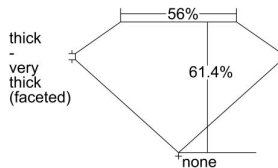

GIA®

FACSIMILE

GIA REPORT 6462094984

Verify this report at GIA.edu

GIA NATURAL DIAMOND DOSSIER®

March 22, 2023
GIA Report Number **6462094984**
Shape and Cutting Style ..... **Heart Brilliant**
Measurements ..... **5.17 x 6.26 x 3.84 mm**

GRADING RESULTS

Carat Weight ..... **0.77 carat**
Color Grade ..... **K**
Clarity Grade **VS1**

ADDITIONAL GRADING INFORMATION

Polish ..... **Excellent**
Symmetry ..... **Very Good**
Fluorescence ..... **Strong Blue**
Clarity Characteristics ..... **Cloud, Needle, Pinpoint**
Inscription(s): **GIA 6462094984**

PROPORTIONS

Profile not to actual proportions

GRADING SCALES

GIA COLOR SCALE		GIA CLARITY SCALE			
COLORLESS	D	VERY VERY SLIGHTLY INCLUDED	FLAWLESS		
	E		INTERNALLY FLAWLESS		
	F	VERY SLIGHTLY INCLUDED	VVS₁		
	G		VVS₂		
	H		VS₁		
	NEAR COLORLESS	I	SLIGHTLY INCLUDED	VS₂	
		J		SI₁	
		FAINT	K	INCLUDED	SI₂
			L		I₁
			M		I₂
N			I₃		
VERT LIGHT	O	LIGHT			
	P				
	Q				
	R				
	S				
	T				
LIGHT	U				
	V				
	W				
	X				
Y					
Z