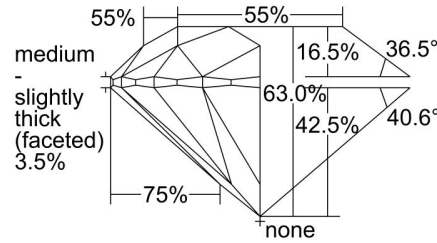

GIA REPORT
6462594420

Verify this report at GIA.edu

FACSIMILE

This is a digital representation of the original GIA Report. This representation might not be accepted in lieu of the original GIA Report in certain circumstances. The original GIA Report includes certain security features which are not reproducible on this facsimile.

GIA NATURAL DIAMOND GRADING REPORT

May 20, 2023
GIA Report Number 6462594420
Shape and Cutting Style ..... Round Brilliant
Measurements ..... 7.55 - 7.60 x 4.77 mm

GRADING RESULTS

Carat Weight ..... 1.70 carat
Color Grade ..... K
Clarity Grade ..... Internally Flawless
Cut Grade ..... Excellent

ADDITIONAL GRADING INFORMATION

Polish ..... Excellent
Symmetry ..... Excellent
Fluorescence ..... None
Inscription(s): GIA 6462594420
Comments: Minor details of polish are not shown.

PROPORTIONS

Profile to actual proportions