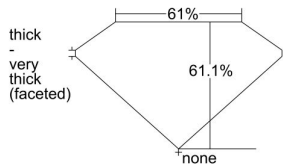

GIA®

FACSIMILE

GIA REPORT 6465325669

Verify this report at GIA.edu

GIA NATURAL DIAMOND DOSSIER®

April 14, 2023
GIA Report Number **6465325669**
Shape and Cutting Style ..... **Heart Brilliant**
Measurements ..... **5.36 x 6.43 x 3.93 mm**

GRADING RESULTS

Carat Weight ..... **0.80 carat**
Color Grade ..... **D**
Clarity Grade **VVS2**

ADDITIONAL GRADING INFORMATION

Polish ..... **Excellent**
Symmetry ..... **Excellent**
Fluorescence ..... **Medium Blue**
Clarity Characteristics ..... **Needle, Pinpoint**
Inscription(s): **GIA 6465325669**

PROPORTIONS

Profile not to actual proportions

GRADING SCALES

GIA COLOR SCALE		GIA CLARITY SCALE			
COLORLESS	D	VERY VERY SLIGHTLY INCLUDED	FLAWLESS		
	E		INTERNALLY FLAWLESS		
	F	VERY SLIGHTLY INCLUDED	VVS₁		
	G		VVS₂		
	H		VS₁		
	NEAR COLORLESS	I	SLIGHTLY INCLUDED	VS₂	
		J		SI₁	
		FAINT	K	INCLUDED	SI₂
			L		I₁
			M		I₂
VERT LIGHT	N	LIGHT	I₃		
	O				
	P				
	Q				
	R