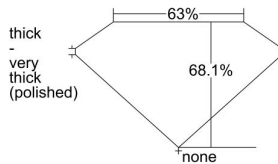

GIA®

FACSIMILE

GIA REPORT 6465938671

Verify this report at GIA.edu

GIA NATURAL DIAMOND DOSSIER®

June 26, 2023
GIA Report Number **6465938671**
Shape and Cutting Style ..... **Emerald Cut**
Measurements ..... **5.87 x 4.34 x 2.96 mm**

GRADING RESULTS

Carat Weight ..... **0.77 carat**
Color Grade ..... **D**
Clarity Grade **VS1**

ADDITIONAL GRADING INFORMATION

Polish ..... **Excellent**
Symmetry ..... **Excellent**
Fluorescence ..... **None**
Clarity Characteristics..... **Cloud, Crystal, Pinpoint, Needle**
Inscription(s): **GIA 6465938671**

PROPORTIONS

Profile not to actual proportions

GRADING SCALES

GIA COLOR SCALE		GIA CLARITY SCALE			
COLORLESS	D	VERY VERY SLIGHTLY INCLUDED	FLAWLESS		
	E		INTERNALLY FLAWLESS		
	F	VERY SLIGHTLY INCLUDED	VS₁		
	G		VS₂		
	H		VS₁		
	NEAR COLORLESS	I	SLIGHTLY INCLUDED	SI₁	
		J		SI₂	
		FAINT	K	INCLUDED	I₁
			L		I₂
			M		I₃
VERT LIGHT	N		LIGHT		
	O				
	P				
	Q				
	R