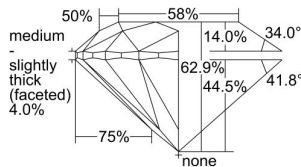

GIA®

FACSIMILE

GIA REPORT 6472094222

Verify this report at GIA.edu

GIA NATURAL DIAMOND DOSSIER®

July 17, 2023
GIA Report Number **6472094222**
Shape and Cutting Style ..... **Round Brilliant**
Measurements ..... **5.99 - 6.03 x 3.78 mm**

GRADING RESULTS

Carat Weight ..... **0.84 carat**
Color Grade ..... **I**
Clarity Grade **VS1**
Cut Grade ..... **Excellent**

ADDITIONAL GRADING INFORMATION

Polish ..... **Excellent**
Symmetry ..... **Excellent**
Fluorescence ..... **None**
Clarity Characteristics..... **Crystal, Feather, Pinpoint**
Inscription(s): **GIA 6472094222**

PROPORTIONS

Profile to actual proportions

GRADING SCALES

GIA COLOR SCALE

COLORLESS	D
	E
	F
	G
	H
	I
	J
NEAR COLORLESS	K
	L
FAIN	M
	N
	O
	P
VERY LIGHT	Q
	R
	S
	T
	U
	V
	W
	X
	Y
LIGHT	Z

GIA CLARITY SCALE

FLAWLESS	VERY VERY SLIGHTLY INCLUDED	VVS₁	
			VVS₂
INTERNALLY FLAWLESS	VERY SLIGHTLY INCLUDED	VS₁	
		VS₂	
SLIGHTLY INCLUDED	INCLUDED	SI₁	
		SI₂	
I₁	I₂	I₃	

GIA CUT SCALE

EXCELLENT
VERY GOOD
GOOD
FAIR
POOR