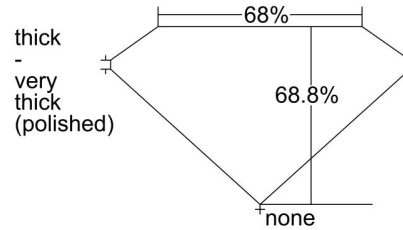

GIA NATURAL DIAMOND GRADING REPORT

July 25, 2023  
 GIA Report Number ..... 6472171606  
 Shape and Cutting Style ..... Emerald Cut  
 Measurements ..... 7.35 x 5.39 x 3.71 mm

GRADING RESULTS

Carat Weight ..... 1.50 carat  
 Color Grade ..... J  
 Clarity Grade ..... SI1

PROPORTIONS

Profile not to actual proportions

CLARITY CHARACTERISTICS

KEY TO SYMBOLS\*

- Crystal
- ∖ Needle

\* Red symbols denote internal characteristics (inclusions). Green or black symbols denote external characteristics (blemishes). Diagram is an approximate representation of the diamond, and symbols shown indicate type, position, and approximate size of clarity characteristics. All clarity characteristics may not be shown. Details of finish are not shown.