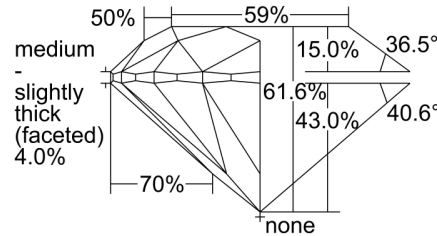

GIA NATURAL DIAMOND GRADING REPORT

August 02, 2023
GIA Report Number 6472207044
Shape and Cutting Style ..... Round Brilliant
Measurements ..... 7.28 - 7.31 x 4.49 mm

GRADING RESULTS

Carat Weight ..... 1.50 carat
Color Grade ..... K
Clarity Grade VVS1
Cut Grade ..... Excellent

ADDITIONAL GRADING INFORMATION

Polish ..... Excellent
Symmetry ..... Excellent
Fluorescence ..... None
Inscription(s): GIA 6472207044
Comments: Clouds are not shown.

PROPORTIONS

Profile to actual proportions