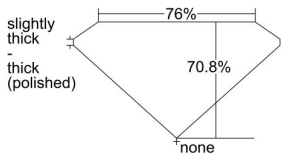

GIA®

FACSIMILE

GIA REPORT 6472220334

Verify this report at GIA.edu

GIA NATURAL DIAMOND DOSSIER®

July 31, 2023
GIA Report Number **6472220334**
Shape and Cutting Style ..... **Square Modified Brilliant**
Measurements ..... **4.62 x 4.44 x 3.14 mm**

GRADING RESULTS

Carat Weight ..... **0.50 carat**
Color Grade ..... **D**
Clarity Grade **S12**

ADDITIONAL GRADING INFORMATION

Polish ..... **Excellent**
Symmetry ..... **Good**
Fluorescence ..... **None**
Clarity Characteristics ..... **Crystal**
Inscription(s): **GIA 6472220334**

PROPORTIONS

Profile not to actual proportions

GRADING SCALES

GIA COLOR SCALE		GIA CLARITY SCALE			
COLORLESS	D	VERY VERY SLIGHTLY INCLUDED	FLAWLESS		
	E		INTERNALLY FLAWLESS		
	F	VERY SLIGHTLY INCLUDED	VVS₁		
	G		VVS₂		
	H		VS₁		
	NEAR COLORLESS	I	SLIGHTLY INCLUDED	VS₂	
		J		S1₁	
		FAINT	K	INCLUDED	S1₂
			L		I₁
			M		I₂
VERT LIGHT	N	LIGHT	I₃		
	O				
	P				
	Q				
	R