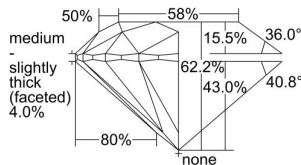

GIA®

FACSIMILE

GIA REPORT 6472513847

Verify this report at GIA.edu

GIA NATURAL DIAMOND DOSSIER®

September 05, 2023
GIA Report Number **6472513847**
Shape and Cutting Style ..... **Round Brilliant**
Measurements ..... **5.43 - 5.46 x 3.39 mm**

GRADING RESULTS

Carat Weight ..... **0.62 carat**
Color Grade ..... **L**
Clarity Grade **S11**
Cut Grade ..... **Excellent**

ADDITIONAL GRADING INFORMATION

Polish ..... **Excellent**
Symmetry ..... **Excellent**
Fluorescence ..... **None**
Clarity Characteristics ..... **Crystal, Feather**
Inscription(s): **GIA 6472513847**

PROPORTIONS

Profile to actual proportions