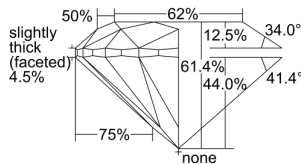

GIA®

FACSIMILE

GIA REPORT 6472537431

Verify this report at GIA.edu

GIA NATURAL DIAMOND DOSSIER®

September 08, 2023
GIA Report Number **6472537431**
Shape and Cutting Style ..... **Round Brilliant**
Measurements ..... **5.92 - 5.95 x 3.64 mm**

GRADING RESULTS

Carat Weight ..... **0.80 carat**
Color Grade ..... **K**
Clarity Grade **VVS1**
Cut Grade ..... **Excellent**

ADDITIONAL GRADING INFORMATION

Polish ..... **Excellent**
Symmetry ..... **Excellent**
Fluorescence ..... **Faint**
Clarity Characteristics ..... **Pinpoint, Feather**
Inscription(s): **GIA 6472537431**

PROPORTIONS

Profile to actual proportions

GRADING SCALES

GIA COLOR SCALE	GIA CLARITY SCALE	GIA CUT SCALE	
D	FLAWLESS	EXCELLENT	
E	INTERNALLY FLAWLESS		
F		VVS₁	VERY GOOD
G	VVS₂		
H	VS₁	GOOD	
I	VS₂		
J	SI₁	FAIR	
K	SI₂		
L	I₁	POOR	
M			
N			
O	I₂		
P			
Q			
R	I₃		
S			
T			
U			
V			
W			
X			
Y			
Z