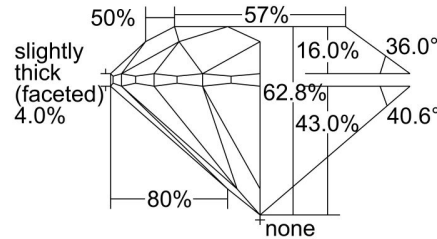

GIA NATURAL DIAMOND GRADING REPORT

October 06, 2023
 GIA Report Number 6472731551
 Shape and Cutting Style Round Brilliant
 Measurements 6.74 - 6.78 x 4.25 mm

GRADING RESULTS

Carat Weight 1.22 carat
 Color Grade J
 Clarity Grade VVS1
 Cut Grade Excellent

ADDITIONAL GRADING INFORMATION

Polish Excellent
 Symmetry Excellent
 Fluorescence None
 Inscription(s): GIA 6472731551

PROPORTIONS

Profile to actual proportions

CLARITY CHARACTERISTICS

KEY TO SYMBOLS*

- Pinpoint
- ~ Feather

* Red symbols denote internal characteristics (inclusions). Green or black symbols denote external characteristics (blemishes). Diagram is an approximate representation of the diamond, and symbols shown indicate type, position, and approximate size of clarity characteristics. All clarity characteristics may not be shown. Details of finish are not shown.