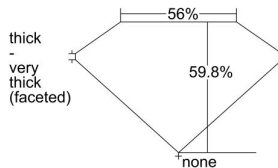

GIA®

FACSIMILE

GIA REPORT 6472939596

Verify this report at GIA.edu

GIA NATURAL DIAMOND DOSSIER®

November 01, 2023
GIA Report Number **6472939596**
Shape and Cutting Style ..... **Heart Brilliant**
Measurements ..... **5.11 x 6.17 x 3.69 mm**

GRADING RESULTS

Carat Weight ..... **0.70 carat**
Color Grade ..... **J**
Clarity Grade **VVS2**

ADDITIONAL GRADING INFORMATION

Polish ..... **Excellent**
Symmetry ..... **Excellent**
Fluorescence ..... **Strong Blue**
Clarity Characteristics ..... **Pinpoint, Feather, Cloud**
Inscription(s): **GIA 6472939596**

PROPORTIONS

Profile not to actual proportions

GRADING SCALES

GIA COLOR SCALE		GIA CLARITY SCALE			
COLORLESS	D	VERY VERY SLIGHTLY INCLUDED	FLAWLESS		
	E		INTERNALLY FLAWLESS		
	F	VERY SLIGHTLY INCLUDED	VVS₁		
	G		VVS₂		
	H		VS₁		
	NEAR COLORLESS	I	SLIGHTLY INCLUDED	VS₂	
		J		SI₁	
		FAINT	K	INCLUDED	SI₂
			L		I₁
			M		I₂
VERT LIGHT	N	LIGHT	I₃		
	O				
	P				
	Q				
	R