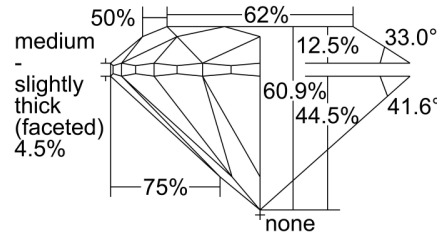

GIA NATURAL DIAMOND GRADING REPORT

September 08, 2023

GIA Report Number 6475519635

Shape and Cutting Style Round Brilliant

Measurements 6.18 - 6.22 x 3.78 mm

GRADING RESULTS

Carat Weight 0.90 carat

Color Grade I

Profile to actual proportions

CLARITY CHARACTERISTICS

KEY TO SYMBOLS*

- Feather
- Needle
- Indented Natural
- Natural

* Red symbols denote internal characteristics (inclusions). Green or black symbols denote external characteristics (blemishes). Diagram is an approximate representation of the diamond, and symbols shown indicate type, position, and approximate size of clarity characteristics. All clarity characteristics may not be shown. Details of finish are not shown.