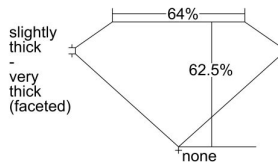

GIA®

FACSIMILE

GIA REPORT 6475945651

Verify this report at GIA.edu

GIA NATURAL DIAMOND DOSSIER®

November 02, 2023
GIA Report Number 6475945651
Shape and Cutting Style ..... Pear Brilliant
Measurements ..... 7.21 x 4.78 x 2.99 mm

GRADING RESULTS

Carat Weight ..... 0.60 carat
Color Grade ..... D
Clarity Grade VS2

ADDITIONAL GRADING INFORMATION

Polish ..... Excellent
Symmetry ..... Very Good
Fluorescence ..... None
Clarity Characteristics ..... Cloud, Crystal
Inscription(s): GIA 6475945651

PROPORTIONS

Profile not to actual proportions

GRADING SCALES

GIA COLOR SCALE		GIA CLARITY SCALE		
NEAR COLORLESS	D	VERY VERY SLIGHTLY INCLUDED	FLAWLESS	
	E		INTERNALLY FLAWLESS	
	F	VERY SLIGHTLY INCLUDED	VVS₁	
	G		VVS₂	
	H		VS₁	
	FAINT	I	SLIGHTLY INCLUDED	VS₂
		J		SI₁
		K	INCLUDED	SI₂
		L		I₁
		M		I₂
LIGHT	N		I₃	
	O			
	P			
	Q			
	R			
	S			
	T			
	U			
	V			
	W			
	X			
	Y			
	Z