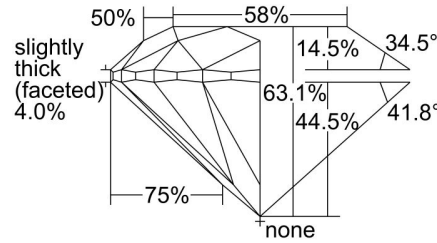

GIA NATURAL DIAMOND GRADING REPORT

November 06, 2023  
 GIA Report Number ..... 6475973371  
 Shape and Cutting Style ..... Round Brilliant  
 Measurements ..... 6.35 - 6.40 x 4.02 mm

GRADING RESULTS

Carat Weight ..... 1.01 carat  
 Color Grade ..... K  
 Clarity Grade ..... VS2  
 Cut Grade ..... Excellent

PROPORTIONS

Profile to actual proportions

CLARITY CHARACTERISTICS

KEY TO SYMBOLS\*

- Crystal
- ⊗ Cloud
- ∖ Needle

\* Red symbols denote internal characteristics (inclusions). Green or black symbols denote external characteristics (blemishes). Diagram is an approximate representation of the diamond, and symbols shown indicate type, position, and approximate size of clarity characteristics. All clarity characteristics may not be shown. Details of finish are not shown.