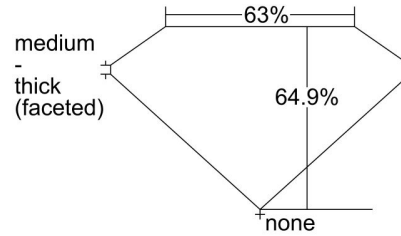

GIA NATURAL DIAMOND GRADING REPORT

January 25, 2024
 GIA Report Number 6481409324
 Shape and Cutting Style Oval Brilliant
 Measurements 9.21 x 6.24 x 4.05 mm

GRADING RESULTS

Carat Weight 1.51 carat
 Color Grade K
 Clarity Grade SI1

ADDITIONAL GRADING INFORMATION

Polish Excellent
 Symmetry Excellent
 Fluorescence Faint
 Inscription(s): GIA 6481409324

Comments: Clouds are not shown. Pinpoints are not shown.

PROPORTIONS

Profile not to actual proportions

CLARITY CHARACTERISTICS

KEY TO SYMBOLS*

- Crystal
- ~ Feather
- \\ Needle

* Red symbols denote internal characteristics (inclusions). Green or black symbols denote external characteristics (blemishes). Diagram is an approximate representation of the diamond, and symbols shown indicate type, position, and approximate size of clarity characteristics. All clarity characteristics may not be shown. Details of finish are not shown.