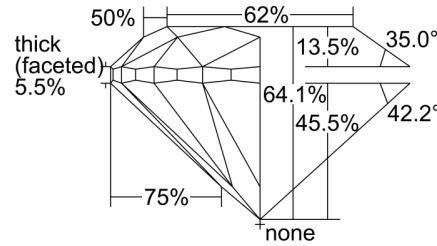

GIA NATURAL DIAMOND GRADING REPORT

 January 05, 2024
 GIA Report Number **6482290020**
 Shape and Cutting Style **Round Brilliant**
 Measurements **6.25 - 6.30 x 4.02 mm**
GRADING RESULTS

 Carat Weight **1.01 carat**
 Color Grade **H**
 Clarity Grade **SI2**
 Cut Grade **Very Good**
ADDITIONAL GRADING INFORMATION

 Polish **Excellent**
 Symmetry **Excellent**
 Fluorescence **None**
 Inscription(s): **GIA 6482290020**
Comments: Clouds, pinpoints and surface graining are not shown.

PROPORTIONS

Profile to actual proportions

CLARITY CHARACTERISTICS

KEY TO SYMBOLS*

- Crystal
- ∖ Needle
- ~ Feather
- △ Natural

* Red symbols denote internal characteristics (inclusions). Green or black symbols denote external characteristics (blemishes). Diagram is an approximate representation of the diamond, and symbols shown indicate type, position, and approximate size of clarity characteristics. All clarity characteristics may not be shown. Details of finish are not shown.