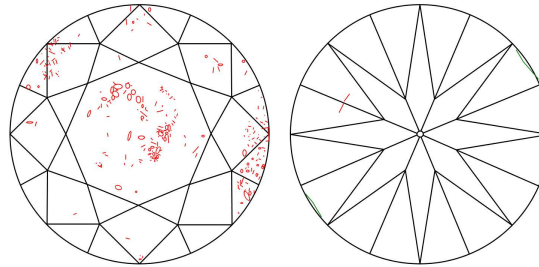

GIA NATURAL DIAMOND GRADING REPORT

 January 05, 2024
 GIA Report Number **6482290020**
 Shape and Cutting Style **Round Brilliant**
 Measurements **6.25 - 6.30 x 4.02 mm**
GRADING RESULTS

 Carat Weight **1.01 carat**
 Color Grade **H**
 Clarity Grade **SI2**
 Cut Grade **Very Good**
ADDITIONAL GRADING INFORMATION

 Polish **Excellent**
 Symmetry **Excellent**
 Fluorescence **None**
 Inscription(s): **GIA 6482290020**
Comments: Clouds, pinpoints and surface graining are not shown.

PROPORTIONS

Profile to actual proportions

CLARITY CHARACTERISTICS

KEY TO SYMBOLS*

- Crystal
- ∖ Needle
- ~ Feather
- △ Natural

* Red symbols denote internal characteristics (inclusions). Green or black symbols denote external characteristics (blemishes). Diagram is an approximate representation of the diamond, and symbols shown indicate type, position, and approximate size of clarity characteristics. All clarity characteristics may not be shown. Details of finish are not shown.