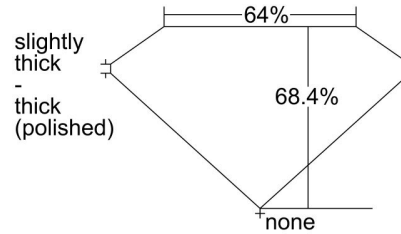

GIA NATURAL DIAMOND GRADING REPORT

March 05, 2024
 GIA Report Number 6482716100
 Shape and Cutting Style Square Emerald Cut
 Measurements 6.57 x 6.36 x 4.35 mm

GRADING RESULTS

Carat Weight 1.80 carat
 Color Grade J
 Clarity Grade VVS1

ADDITIONAL GRADING INFORMATION

Polish Excellent
 Symmetry Excellent
 Fluorescence None

Inscription(s): GIA 6482716100

Comments: Clouds are not shown. Additional pinpoints are not shown.

PROPORTIONS

Profile not to actual proportions

CLARITY CHARACTERISTICS

KEY TO SYMBOLS*

- Pinpoint
- ~ Feather

* Red symbols denote internal characteristics (inclusions). Green or black symbols denote external characteristics (blemishes). Diagram is an approximate representation of the diamond, and symbols shown indicate type, position, and approximate size of clarity characteristics. All clarity characteristics may not be shown. Details of finish are not shown.