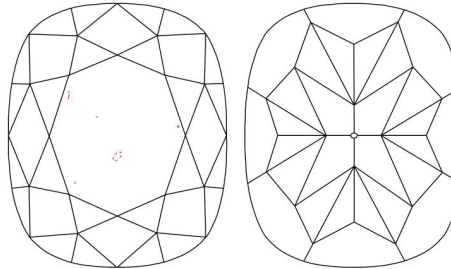

GIA NATURAL DIAMOND GRADING REPORT

March 15, 2024  
 GIA Report Number ..... 6482805697  
 Shape and Cutting Style ..... Cushion Modified Brilliant  
 Measurements ..... 6.21 x 5.68 x 3.86 mm

GRADING RESULTS

Carat Weight ..... 1.23 carat  
 Color Grade ..... G  
 Clarity Grade ..... VS2

ADDITIONAL GRADING INFORMATION

Polish ..... Excellent  
 Symmetry ..... Excellent  
 Fluorescence ..... Faint  
 Inscription(s): GIA 6482805697  
 Comments: Pinpoints are not shown.

PROPORTIONS

Profile not to actual proportions

CLARITY CHARACTERISTICS

KEY TO SYMBOLS\*

-  Cloud
-  Crystal
-  Needle

\* Red symbols denote internal characteristics (inclusions). Green or black symbols denote external characteristics (blemishes). Diagram is an approximate representation of the diamond, and symbols shown indicate type, position, and approximate size of clarity characteristics. All clarity characteristics may not be shown. Details of finish are not shown.