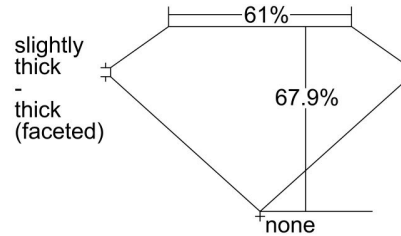

GIA NATURAL DIAMOND GRADING REPORT

March 15, 2024  
 GIA Report Number ..... 6482805697  
 Shape and Cutting Style ..... Cushion Modified Brilliant  
 Measurements ..... 6.21 x 5.68 x 3.86 mm

GRADING RESULTS

Carat Weight ..... 1.23 carat  
 Color Grade ..... G  
 Clarity Grade ..... VS2

ADDITIONAL GRADING INFORMATION

Polish ..... Excellent  
 Symmetry ..... Excellent  
 Fluorescence ..... Faint  
 Inscription(s): GIA 6482805697  
 Comments: Pinpoints are not shown.

PROPORTIONS

Profile not to actual proportions

CLARITY CHARACTERISTICS

KEY TO SYMBOLS\*

-  Cloud
-  Crystal
-  Needle

\* Red symbols denote internal characteristics (inclusions). Green or black symbols denote external characteristics (blemishes). Diagram is an approximate representation of the diamond, and symbols shown indicate type, position, and approximate size of clarity characteristics. All clarity characteristics may not be shown. Details of finish are not shown.