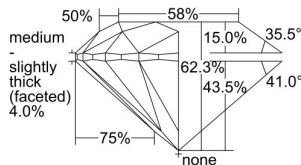

GIA®

FACSIMILE

GIA REPORT 6482824580

Verify this report at GIA.edu

GIA NATURAL DIAMOND DOSSIER®

March 18, 2024
GIA Report Number **6482824580**
Shape and Cutting Style ..... **Round Brilliant**
Measurements ..... **5.70 - 5.74 x 3.56 mm**

GRADING RESULTS

Carat Weight ..... **0.72 carat**
Color Grade ..... **L**
Clarity Grade **VS1**
Cut Grade ..... **Excellent**

ADDITIONAL GRADING INFORMATION

Polish ..... **Excellent**
Symmetry ..... **Excellent**
Fluorescence ..... **None**
Clarity Characteristics..... **Cloud, Needle, Pinpoint**
Inscription(s): **GIA 6482824580**

PROPORTIONS

Profile to actual proportions

GRADING SCALES

GIA COLOR SCALE	GIA CLARITY SCALE	GIA CUT SCALE	
D	FLAWLESS	EXCELLENT	
E	INTERNALLY FLAWLESS		
F		VVS₁	VERY GOOD
G	VVS₂		
H	VS₁	GOOD	
I	VS₂		
J	SI₁	FAIR	
K	SI₂		
L	I₁	POOR	
M			
N			
O	I₂		
P			
Q	I₃		
R			
S			
T			
U			
V			
W			
X			
Y			
Z