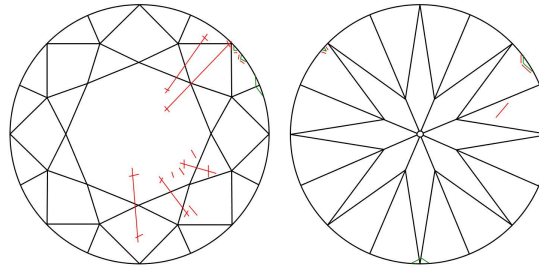

GIA NATURAL DIAMOND GRADING REPORT

 January 10, 2024
 GIA Report Number **6485331699**
 Shape and Cutting Style **Round Brilliant**
 Measurements **6.09 - 6.16 x 3.83 mm**
GRADING RESULTS

 Carat Weight **0.90 carat**
 Color Grade **M**
 Clarity Grade **SI2**
 Cut Grade **Excellent**
ADDITIONAL GRADING INFORMATION

 Polish **Excellent**
 Symmetry **Very Good**
 Fluorescence **None**
 Inscription(s): **GIA 6485331699**
Comments: Additional twinning wisps, clouds and surface graining are not shown.

PROPORTIONS

Profile to actual proportions

CLARITY CHARACTERISTICS

KEY TO SYMBOLS*

-  Twinning Wisp
-  Feather
-  Indented Natural
-  Natural

* Red symbols denote internal characteristics (inclusions). Green or black symbols denote external characteristics (blemishes). Diagram is an approximate representation of the diamond, and symbols shown indicate type, position, and approximate size of clarity characteristics. All clarity characteristics may not be shown. Details of finish are not shown.