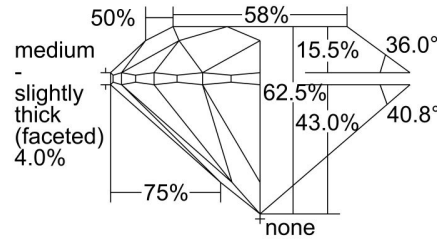

GIA NATURAL DIAMOND GRADING REPORT

 January 10, 2024
 GIA Report Number **6485331699**
 Shape and Cutting Style **Round Brilliant**
 Measurements **6.09 - 6.16 x 3.83 mm**
GRADING RESULTS

 Carat Weight **0.90 carat**
 Color Grade **M**
 Clarity Grade **SI2**
 Cut Grade **Excellent**
ADDITIONAL GRADING INFORMATION

 Polish **Excellent**
 Symmetry **Very Good**
 Fluorescence **None**
 Inscription(s): **GIA 6485331699**
Comments: Additional twinning wisps, clouds and surface graining are not shown.

PROPORTIONS

Profile to actual proportions

CLARITY CHARACTERISTICS

KEY TO SYMBOLS*

-  Twinning Wisp
-  Feather
-  Indented Natural
-  Natural

* Red symbols denote internal characteristics (inclusions). Green or black symbols denote external characteristics (blemishes). Diagram is an approximate representation of the diamond, and symbols shown indicate type, position, and approximate size of clarity characteristics. All clarity characteristics may not be shown. Details of finish are not shown.