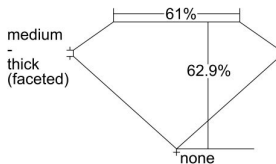

GIA®

FACSIMILE

GIA REPORT 6485573475

Verify this report at GIA.edu

GIA NATURAL DIAMOND DOSSIER®

February 14, 2024
GIA Report Number **6485573475**
Shape and Cutting Style ..... **Marquise Brilliant**
Measurements ..... **8.04 x 4.20 x 2.65 mm**

GRADING RESULTS

Carat Weight ..... **0.51 carat**
Color Grade ..... **E**
Clarity Grade **VS2**

ADDITIONAL GRADING INFORMATION

Polish ..... **Excellent**
Symmetry ..... **Very Good**
Fluorescence ..... **Faint**
Clarity Characteristics..... **Cloud**
Inscription(s): GIA 6485573475

PROPORTIONS

Profile not to actual proportions

GRADING SCALES

GIA COLOR SCALE		GIA CLARITY SCALE			
COLORLESS	D	VERY VERY SLIGHTLY INCLUDED	FLAWLESS		
	E		INTERNALLY FLAWLESS		
	F		VVS₁		
	G		VVS₂		
	NEAR COLORLESS		H	VERY SLIGHTLY INCLUDED	VS₁
			I		VS₂
	FAINT		J	SLIGHTLY INCLUDED	SI₁
			K		SI₂
			L		I₁
			M		I₂
N		I₃			
VERTICALLY COLORLESS		O	INCLUDED		
		P			
		Q			
	R				
	S				
	T				
LIGHT	U				
	V				
	W				
	X				
	Y				
	Z