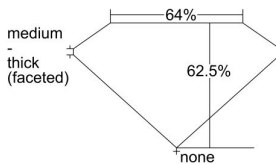

GIA®

FACSIMILE

GIA REPORT 6485631818

Verify this report at GIA.edu

GIA NATURAL DIAMOND DOSSIER®

February 22, 2024
GIA Report Number 6485631818
Shape and Cutting Style ..... Oval Brilliant
Measurements ..... 6.23 x 3.80 x 2.38 mm

GRADING RESULTS

Carat Weight ..... 0.35 carat
Color Grade ..... D
Clarity Grade VS1

ADDITIONAL GRADING INFORMATION

Polish ..... Excellent
Symmetry ..... Good
Fluorescence ..... Medium Blue
Clarity Characteristics ..... Crystal, Needle, Pinpoint
Inscription(s): GIA 6485631818

PROPORTIONS

Profile not to actual proportions

GRADING SCALES

GIA COLOR SCALE		GIA CLARITY SCALE			
COLORLESS	D	VERY VERY SLIGHTLY INCLUDED	FLAWLESS		
	E		INTERNALLY FLAWLESS		
	F	VERY SLIGHTLY INCLUDED	VVS₁		
	G		VVS₂		
	H		VS₁		
	NEAR COLORLESS	I	SLIGHTLY INCLUDED	VS₂	
		J		SI₁	
		FAINT	K	INCLUDED	SI₂
			L		I₁
			M		I₂
VERT LIGHT	N	LIGHT	I₃		
	O				
	P				
	Q				
	R