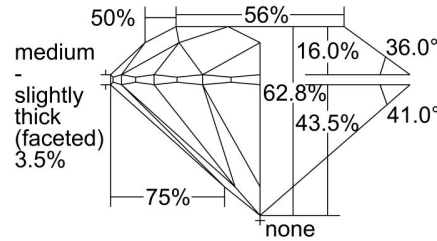

GIA NATURAL DIAMOND GRADING REPORT

May 17, 2024
GIA Report Number 6491409705
Shape and Cutting Style ..... Round Brilliant
Measurements ..... 6.13 - 6.17 x 3.86 mm

GRADING RESULTS

Carat Weight ..... 0.90 carat
Color Grade ..... E
Clarity Grade VVS2
Cut Grade ..... Excellent

ADDITIONAL GRADING INFORMATION

Polish ..... Excellent
Symmetry ..... Excellent
Fluorescence ..... None
Inscription(s): GIA 6491409705

PROPORTIONS

Profile to actual proportions