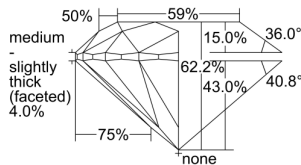

GIA®

FACSIMILE

GIA REPORT 6491820527

Verify this report at GIA.edu

GIA NATURAL DIAMOND DOSSIER®

July 04, 2024
GIA Report Number **6491820527**
Shape and Cutting Style ..... **Round Brilliant**
Measurements ..... **5.69 - 5.71 x 3.54 mm**

GRADING RESULTS

Carat Weight ..... **0.72 carat**
Color Grade ..... **K**
Clarity Grade **S11**
Cut Grade ..... **Excellent**

ADDITIONAL GRADING INFORMATION

Polish ..... **Excellent**
Symmetry ..... **Excellent**
Fluorescence ..... **Faint**
Clarity Characteristics..... **Cloud, Crystal, Feather**
Inscription(s): **GIA 6491820527**

PROPORTIONS

Profile to actual proportions

GRADING SCALES

GIA COLOR SCALE	GIA CLARITY SCALE	GIA CUT SCALE	
D	FLAWLESS	EXCELLENT	
E	INTERNALLY FLAWLESS		
F		VVS₁	VERY GOOD
G	VVS₂		
H	VS₁	GOOD	
I	VS₂		
J	S1₁	FAIR	
K	S1₂		
L	I₁	POOR	
M	I₂		
N	I₃		
O			
P			
Q			
R			
S			
T			
U			
V			
W			
X			
Y			
Z