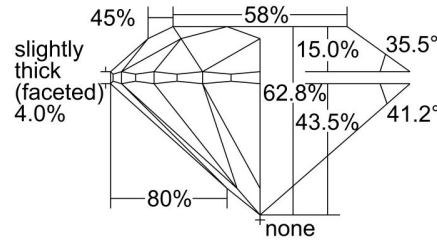

GIA NATURAL DIAMOND GRADING REPORT

July 23, 2024  
 GIA Report Number ..... 6491968931  
 Shape and Cutting Style ..... Round Brilliant  
 Measurements ..... 6.33 - 6.36 x 3.99 mm

GRADING RESULTS

Carat Weight ..... 1.00 carat  
 Color Grade ..... F  
 Clarity Grade ..... SI1  
 Cut Grade ..... Excellent

PROPORTIONS

Profile to actual proportions

CLARITY CHARACTERISTICS

KEY TO SYMBOLS\*

- Cloud
- Indented Natural
- Crystal
- Natural
- Feather
- Needle

\* Red symbols denote internal characteristics (inclusions). Green or black symbols denote external characteristics (blemishes). Diagram is an approximate representation of the diamond, and symbols shown indicate type, position, and approximate size of clarity characteristics. All clarity characteristics may not be shown. Details of finish are not shown.