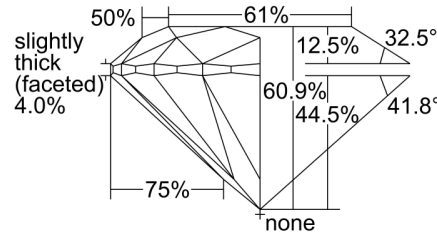

GIA NATURAL DIAMOND GRADING REPORT

July 23, 2024
GIA Report Number 6491971443
Shape and Cutting Style ..... Round Brilliant
Measurements ..... 6.42 - 6.46 x 3.92 mm

GRADING RESULTS

Carat Weight ..... 1.00 carat
Color Grade ..... E
Clarity Grade VS2
Cut Grade ..... Excellent

ADDITIONAL GRADING INFORMATION

Polish ..... Excellent
Symmetry ..... Excellent
Fluorescence ..... None
Inscription(s): GIA 6491971443
Comments: Surface graining is not shown.

PROPORTIONS

Profile to actual proportions