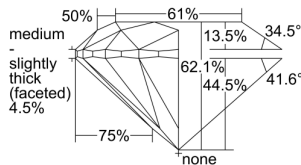

GIA®

FACSIMILE

GIA REPORT 6492001668

Verify this report at GIA.edu

GIA NATURAL DIAMOND DOSSIER®

April 05, 2024
GIA Report Number 6492001668
Shape and Cutting Style ..... Round Brilliant
Measurements ..... 5.89 - 5.93 x 3.67 mm

GRADING RESULTS

Carat Weight ..... 0.80 carat
Color Grade ..... K
Clarity Grade VS1
Cut Grade ..... Excellent

ADDITIONAL GRADING INFORMATION

Polish ..... Excellent
Symmetry ..... Excellent
Fluorescence ..... None
Clarity Characteristics ..... Crystal, Cloud
Inscription(s): GIA 6492001668

PROPORTIONS

Profile to actual proportions

GRADING SCALES

GIA COLOR SCALE	GIA CLARITY SCALE	GIA CUT SCALE	
D	FLAWLESS	EXCELLENT	
E	INTERNALLY FLAWLESS		
F		VVS₁	VERY GOOD
G	VVS₂		
H	VS₁	GOOD	
I	VS₂		
J	SI₁	FAIR	
K	SI₂		
L	I₁	POOR	
M			
N			
O	I₂		
P			
Q			
R	I₃		
S			
T			
U			
V			
W			
X			
Y			
Z