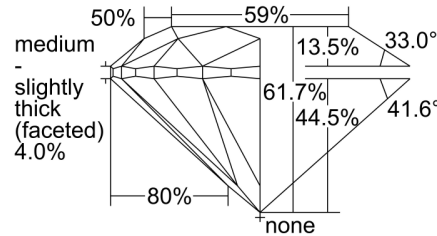

GIA REPORT
6492274894

Verify this report at GIA.edu

FACSIMILE

This is a digital representation of the original GIA Report. This representation might not be accepted in lieu of the original GIA Report in certain circumstances. The original GIA Report includes certain security features which are not reproducible on this facsimile.

GIA NATURAL DIAMOND GRADING REPORT

May 08, 2024
GIA Report Number 6492274894
Shape and Cutting Style ..... Round Brilliant
Measurements ..... 6.73 - 6.76 x 4.16 mm

GRADING RESULTS

Carat Weight ..... 1.16 carat
Color Grade ..... K
Clarity Grade ..... Internally Flawless
Cut Grade ..... Excellent

ADDITIONAL GRADING INFORMATION

Polish ..... Excellent
Symmetry ..... Excellent
Fluorescence ..... Faint
Inscription(s): GIA 6492274894
Comments: Minor details of polish are not shown.

PROPORTIONS

Profile to actual proportions