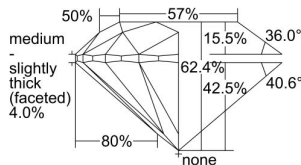

GIA®

FACSIMILE

GIA REPORT 6492298378

Verify this report at GIA.edu

GIA NATURAL DIAMOND DOSSIER®

May 09, 2024
GIA Report Number **6492298378**
Shape and Cutting Style ..... **Round Brilliant**
Measurements ..... **5.63 - 5.67 x 3.53 mm**

GRADING RESULTS

Carat Weight ..... **0.70 carat**
Color Grade ..... **E**
Clarity Grade **S11**
Cut Grade ..... **Excellent**

ADDITIONAL GRADING INFORMATION

Polish ..... **Excellent**
Symmetry ..... **Excellent**
Fluorescence ..... **Strong Blue**
Clarity Characteristics..... **Cloud, Crystal, Feather**
Inscription(s): **GIA 6492298378**

PROPORTIONS

Profile to actual proportions

GRADING SCALES

GIA COLOR SCALE	GIA CLARITY SCALE	GIA CUT SCALE	
D	FLAWLESS	EXCELLENT	
E	INTERNALLY FLAWLESS		
F		VVS₁	VERY GOOD
G	VVS₂		
H	VS₁	GOOD	
I	VS₂		
J	S1₁	FAIR	
K	S1₂		
L	I₁	POOR	
M	I₂		
N	I₃		
O			
P			
Q			
R			
S			
T			
U			
V			
W			
X			
Y			
Z