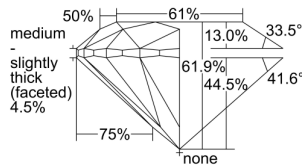

GIA®

FACSIMILE

GIA REPORT

6492341647

Verify this report at GIA.edu

GIA NATURAL DIAMOND DOSSIER®

May 24, 2024
GIA Report Number **6492341647**
Shape and Cutting Style ..... **Round Brilliant**
Measurements ..... **5.78 - 5.81 x 3.59 mm**

GRADING RESULTS

Carat Weight ..... **0.75 carat**
Color Grade ..... **I**
Clarity Grade **VS1**
Cut Grade ..... **Excellent**

ADDITIONAL GRADING INFORMATION

Polish ..... **Excellent**
Symmetry ..... **Excellent**
Fluorescence ..... **None**
Clarity Characteristics..... **Crystal, Needle, Pinpoint**
Inscription(s): **GIA 6492341647**

PROPORTIONS

Profile to actual proportions

GRADING SCALES

GIA COLOR SCALE	GIA CLARITY SCALE	GIA CUT SCALE	
D	FLAWLESS	EXCELLENT	
E	INTERNALLY FLAWLESS		
F		VVS₁	VERY GOOD
G	VVS₂		
H	VS₁	GOOD	
I	VS₂		
J	SI₁	FAIR	
K	SI₂		
L	I₁	POOR	
M			
N			
O	I₂		
P			
Q	I₃		
R			
S			
T			
U			
V			
W			
X			
Y			
Z