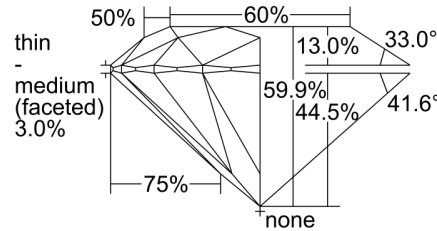

GIA REPORT
6492382099

Verify this report at GIA.edu

FACSIMILE

This is a digital representation of the original GIA Report. This representation might not be accepted in lieu of the original GIA Report in certain circumstances. The original GIA Report includes certain security features which are not reproducible on this facsimile.

GIA NATURAL DIAMOND GRADING REPORT

May 22, 2024
GIA Report Number 6492382099
Shape and Cutting Style ..... Round Brilliant
Measurements ..... 6.48 - 6.52 x 3.90 mm

GRADING RESULTS

Carat Weight ..... 0.98 carat
Color Grade ..... H
Clarity Grade ..... Internally Flawless
Cut Grade ..... Excellent

ADDITIONAL GRADING INFORMATION

Polish ..... Excellent
Symmetry ..... Excellent
Fluorescence ..... None
Inscription(s): GIA 6492382099
Comments: Minor details of polish are not shown.

PROPORTIONS

Profile to actual proportions