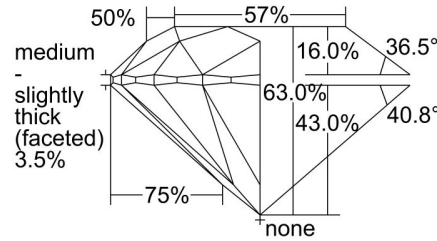

GIA NATURAL DIAMOND GRADING REPORT

May 17, 2024
GIA Report Number 6492409932
Shape and Cutting Style Round Brilliant
Measurements 6.10 - 6.15 x 3.86 mm

GRADING RESULTS

Carat Weight 0.90 carat
Color Grade J
Clarity Grade VS1
Cut Grade Excellent

ADDITIONAL GRADING INFORMATION

Polish Excellent
Symmetry Excellent
Fluorescence None
Inscription(s): GIA 6492409932

PROPORTIONS

Profile to actual proportions

CLARITY CHARACTERISTICS

KEY TO SYMBOLS*

- Crystal ^ Extra Facet
- Pinpoint
- ▲ Indented Natural
- △ Natural

* Red symbols denote internal characteristics (inclusions). Green or black symbols denote external characteristics (blemishes). Diagram is an approximate representation of the diamond, and symbols shown indicate type, position, and approximate size of clarity characteristics. All clarity characteristics may not be shown. Details of finish are not shown.