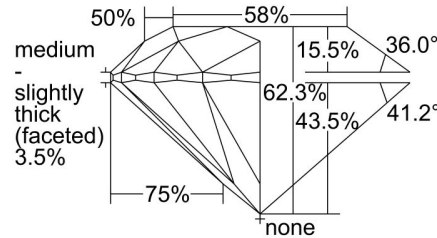

GIA NATURAL DIAMOND GRADING REPORT

May 22, 2024  
 GIA Report Number ..... 6492420874  
 Shape and Cutting Style ..... Round Brilliant  
 Measurements ..... 6.14 - 6.19 x 3.84 mm

GRADING RESULTS

Carat Weight ..... 0.90 carat  
 Color Grade ..... G  
 Clarity Grade ..... VVS2  
 Cut Grade ..... Excellent

PROPORTIONS

Profile to actual proportions

CLARITY CHARACTERISTICS

KEY TO SYMBOLS\*

-  Cloud
-  Pinpoint

\* Red symbols denote internal characteristics (inclusions). Green or black symbols denote external characteristics (blemishes). Diagram is an approximate representation of the diamond, and symbols shown indicate type, position, and approximate size of clarity characteristics. All clarity characteristics may not be shown. Details of finish are not shown.