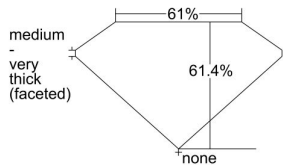

GIA®

FACSIMILE

GIA REPORT 6492558852

Verify this report at GIA.edu

GIA NATURAL DIAMOND DOSSIER®

June 05, 2024
GIA Report Number **6492558852**
Shape and Cutting Style ..... **Heart Brilliant**
Measurements ..... **5.26 x 6.31 x 3.88 mm**

GRADING RESULTS

Carat Weight ..... **0.77 carat**
Color Grade ..... **I**
Clarity Grade **S12**

ADDITIONAL GRADING INFORMATION

Polish ..... **Very Good**
Symmetry ..... **Very Good**
Fluorescence ..... **None**
Clarity Characteristics ..... **Twinning Wisp, Cloud**
Inscription(s): **GIA 6492558852**

PROPORTIONS

Profile not to actual proportions

GRADING SCALES

GIA COLOR SCALE		GIA CLARITY SCALE			
COLORLESS	D	VERY VERY SLIGHTLY INCLUDED	FLAWLESS		
	E		INTERNALLY FLAWLESS		
	F		VVS₁		
	NEAR COLORLESS	G	VVS₂		
		H	VERY SLIGHTLY INCLUDED	VS₁	
		I		VS₂	
		FAINT	J	SLIGHTLY INCLUDED	S1₁
	K		S1₂		
	L		INCLUDED		I₁
	M			I₂	
N	I₃				
VERT LIGHT	O				
	P				
	Q				
	R				
	LIGHT	S			
		T			
U					
V					
	W				
	X				
	Y				
	Z