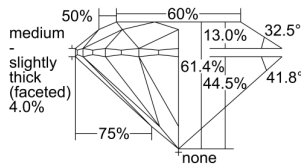

GIA®

FACSIMILE

GIA REPORT 6492598578

Verify this report at GIA.edu

GIA NATURAL DIAMOND DOSSIER®

June 10, 2024
GIA Report Number **6492598578**
Shape and Cutting Style ..... **Round Brilliant**
Measurements ..... **5.12 - 5.15 x 3.15 mm**

GRADING RESULTS

Carat Weight ..... **0.51 carat**
Color Grade ..... **F**
Clarity Grade **VS2**
Cut Grade ..... **Excellent**

ADDITIONAL GRADING INFORMATION

Polish ..... **Excellent**
Symmetry ..... **Excellent**
Fluorescence ..... **Strong Blue**
Clarity Characteristics..... **Crystal, Cavity**
Inscription(s): **GIA 6492598578**

PROPORTIONS

Profile to actual proportions

GRADING SCALES

GIA COLOR SCALE	GIA CLARITY SCALE	GIA CUT SCALE	
D	FLAWLESS	EXCELLENT	
E	INTERNALLY FLAWLESS		
F		VVS₁	VERY GOOD
G	VVS₂		
H	VS₁	GOOD	
I	VS₂		
J	SI₁	FAIR	
K	SI₂		
L	I₁	POOR	
M	I₂		
N	I₃		
O			
P			
Q			
R			
S			
T			
U			
V			
W			
X			
Y			
Z