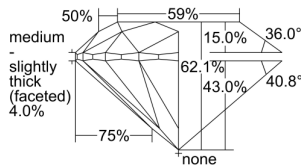

GIA®

FACSIMILE

GIA REPORT 6492622440

Verify this report at GIA.edu

GIA NATURAL DIAMOND DOSSIER®

June 11, 2024
GIA Report Number **6492622440**
Shape and Cutting Style ..... **Round Brilliant**
Measurements ..... **5.90 - 5.92 x 3.67 mm**

GRADING RESULTS

Carat Weight ..... **0.80 carat**
Color Grade ..... **L**
Clarity Grade **VVS2**
Cut Grade ..... **Excellent**

ADDITIONAL GRADING INFORMATION

Polish ..... **Excellent**
Symmetry ..... **Excellent**
Fluorescence ..... **None**
Clarity Characteristics..... **Needle, Cloud, Pinpoint**
Inscription(s): **GIA 6492622440**

PROPORTIONS

Profile to actual proportions

GRADING SCALES

GIA COLOR SCALE	GIA CLARITY SCALE	GIA CUT SCALE
COLOURLESS	FLAWLESS	EXCELLENT
D	INTERNALLY FLAWLESS	
E	VVS₁	VERY GOOD
F		
G	VVS₂	
H	VS₁	GOOD
I		
J	VS₂	
K	SI₁	FAIR
L		
M	SI₂	
N	I₁	POOR
O		
P	I₂	
Q	I₃	
R		
S		
T		
U		
V		
W		
X		
Y		
Z