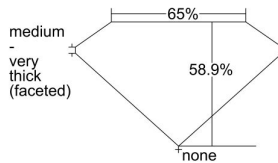

GIA®

FACSIMILE

GIA REPORT 6492723078

Verify this report at GIA.edu

GIA NATURAL DIAMOND DOSSIER®

June 24, 2024
GIA Report Number **6492723078**
Shape and Cutting Style ..... **Pear Brilliant**
Measurements ..... **6.91 x 4.47 x 2.63 mm**

GRADING RESULTS

Carat Weight ..... **0.50 carat**
Color Grade ..... **D**
Clarity Grade **S11**

ADDITIONAL GRADING INFORMATION

Polish ..... **Excellent**
Symmetry ..... **Very Good**
Fluorescence ..... **Faint**
Clarity Characteristics ..... **Crystal**
Inscription(s): GIA 6492723078

PROPORTIONS

Profile not to actual proportions

GRADING SCALES

GIA COLOR SCALE		GIA CLARITY SCALE				
COLORLESS	D	NEAR COLORLESS	FLAWLESS			
	E		INTERNALLY FLAWLESS			
	F		VERY VERY SLIGHTLY INCLUDED	VVS₁		
	G			VVS₂		
	H		VERY SLIGHTLY INCLUDED	VS₁		
	I			VS₂		
	J			SLIGHTLY INCLUDED	S1₁	
	K		S1₂			
	FAINT		L	VERT LIGHT	I₁	
			M		INCLUDED	I₂
N		I₃				
O		LIGHT				
P						
Q						
R						
S						
T						
U						
V						
W						
X						
Y						
Z