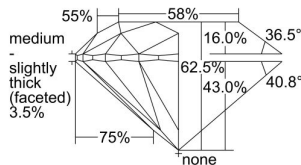

GIA®

FACSIMILE

GIA REPORT 6492847324

Verify this report at GIA.edu

GIA NATURAL DIAMOND DOSSIER®

July 08, 2024
GIA Report Number **6492847324**
Shape and Cutting Style ..... **Round Brilliant**
Measurements ..... **5.59 - 5.67 x 3.52 mm**

GRADING RESULTS

Carat Weight ..... **0.70 carat**
Color Grade ..... **G**
Clarity Grade **VS2**
Cut Grade ..... **Excellent**

ADDITIONAL GRADING INFORMATION

Polish ..... **Very Good**
Symmetry ..... **Very Good**
Fluorescence ..... **None**
Clarity Characteristics..... **Crystal, Needle**
Inscription(s): **GIA 6492847324**

PROPORTIONS

Profile to actual proportions