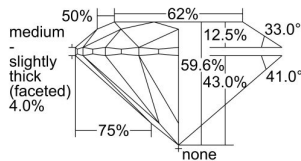

GIA®

FACSIMILE

GIA REPORT 6492924576

Verify this report at GIA.edu

GIA NATURAL DIAMOND DOSSIER®

July 22, 2024
GIA Report Number **6492924576**
Shape and Cutting Style ..... **Round Brilliant**
Measurements ..... **5.73 - 5.74 x 3.42 mm**

GRADING RESULTS

Carat Weight ..... **0.70 carat**
Color Grade ..... **D**
Clarity Grade **VS1**
Cut Grade ..... **Excellent**

ADDITIONAL GRADING INFORMATION

Polish ..... **Excellent**
Symmetry ..... **Excellent**
Fluorescence ..... **Faint**
Clarity Characteristics..... **Cloud, Feather, Knot, Pinpoint**
Inspection(s): **GIA 6492924576**

PROPORTIONS

Profile to actual proportions

GRADING SCALES

GIA COLOR SCALE	GIA CLARITY SCALE	GIA CUT SCALE
D	FLAWLESS	EXCELLENT
E	FLAWLESS	
F	INTERNALLY FLAWLESS	VERY GOOD
G	VVS₁	
H	VVS₂	GOOD
I	VS₁	
J	VS₂	FAIR
K	SI₁	
L	SI₂	POOR
M	I₁	
N	I₂	
O	I₃	
P		
Q		
R		
S		
T		
U		
V		
W		
X		
Y		
Z